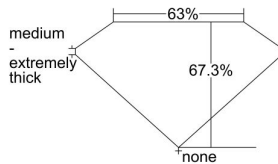

GIA®

FACSIMILE

GIA REPORT 6173769547

Verify this report at gia.edu

GIA DIAMOND DOSSIER®

July 28, 2016
GIA Report Number 6173769547
Shape and Cutting Style ..... **Modified Square Brilliant**
Measurements ..... 5.59 x 5.55 x 3.73 mm

GRADING RESULTS

Carat Weight ..... 0.87 carat
Color Grade ..... D
Clarity Grade I1

ADDITIONAL GRADING INFORMATION

Polish ..... Excellent
Symmetry ..... Excellent
Fluorescence ..... None
Clarity Characteristics ..... Cloud
Inscription(s): GIA 6173769547

PROPORTIONS

Profile not to actual proportions

GRADING SCALES

GIA COLOR SCALE		GIA CLARITY SCALE			
COLORLESS	D	VERY VERY SLIGHTLY INCLUDED	FLAWLESS		
	E		INTERNALLY FLAWLESS		
	F	VERY SLIGHTLY INCLUDED	VVS₁		
	G		VVS₂		
	H		VS₁		
	NEAR COLORLESS	I	SLIGHTLY INCLUDED	VS₂	
		J		SI₁	
		FAINT	K	INCLUDED	SI₂
			L		I₁
			M		I₂
VERT LIGHT	N	LIGHT	I₃		
	O				
	P				
	Q				
	R