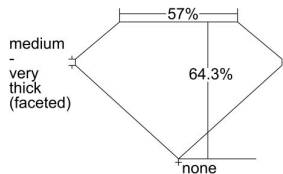

GIA®

FACSIMILE

GIA REPORT 7233117760

Verify this report at gia.edu

GIA DIAMOND DOSSIER®

July 14, 2016
GIA Report Number 7233117760
Shape and Cutting Style ..... Heart Brilliant
Measurements ..... 4.20 x 4.91 x 3.16 mm

GRADING RESULTS

Carat Weight ..... 0.40 carat
Color Grade ..... F
Clarity Grade VVS1

ADDITIONAL GRADING INFORMATION

Polish ..... Very Good
Symmetry ..... Very Good
Fluorescence ..... None
Clarity Characteristics ..... Feather, Extra Facet
Inscription(s): GIA 7233117760

PROPORTIONS

Profile not to actual proportions

GRADING SCALES

GIA COLOR SCALE		GIA CLARITY SCALE			
COLORLESS	D	VERY VERY SLIGHTLY INCLUDED	FLAWLESS		
	E		INTERNALLY FLAWLESS		
	F		VVS₁		
	G		VVS₂		
	NEAR COLORLESS	H	VERY SLIGHTLY INCLUDED	VS₁	
		I		VS₂	
		FAINT	J	SLIGHTLY INCLUDED	SI₁
			K		SI₂
	L		I₁		
	VERT LIGHT		M	INCLUDED	I₂
N			I₃		
O					
P					
LIGHT	Q				
	R				
	S				
	T				
	U				
	Z