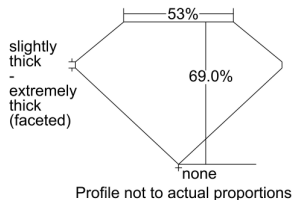

GIA®

FACSIMILE

GIA REPORT 7238117809

Verify this report at gia.edu

GIA DIAMOND DOSSIER®

July 07, 2016
GIA Report Number 7238117809
Shape and Cutting Style ..... Heart Brilliant
Measurements ..... 3.81 x 4.35 x 3.00 mm

GRADING RESULTS

Carat Weight ..... 0.31 carat
Color Grade ..... G
Clarity Grade SI2

ADDITIONAL GRADING INFORMATION

Polish ..... Excellent
Symmetry ..... Very Good
Fluorescence ..... None
Clarity Characteristics ..... Feather
Inscription(s): GIA 7238117809

PROPORTIONS

GRADING SCALES

GIA COLOR SCALE		GIA CLARITY SCALE			
COLORLESS	D	VERY VERY SLIGHTLY INCLUDED	FLAWLESS		
	E		INTERNALLY FLAWLESS		
	F	VERY SLIGHTLY INCLUDED	VVS₁		
	G		VVS₂		
	H		VS₁		
	NEAR COLORLESS	I	SLIGHTLY INCLUDED	VS₂	
		J		SI₁	
		FAINT	K	INCLUDED	SI₂
			L		I₁
			M		I₂
VERT LIGHT	N		INCLUDED	I₃	
	O				
	P				
	Q				
	LIGHT		R		
		S			
		T			
	U				
	V				
	W				
	X				
	Y				
	Z