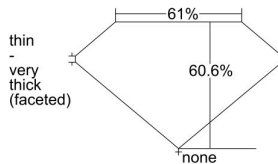

GIA®

FACSIMILE

GIA REPORT 6235116942

Verify this report at gia.edu

GIA DIAMOND DOSSIER®

July 07, 2016
GIA Report Number 6235116942
Shape and Cutting Style ..... Heart Brilliant
Measurements ..... 3.71 x 4.48 x 2.71 mm

GRADING RESULTS

Carat Weight ..... 0.27 carat
Color Grade ..... F
Clarity Grade VS1

ADDITIONAL GRADING INFORMATION

Polish ..... Excellent
Symmetry ..... Very Good
Fluorescence ..... None
Clarity Characteristics..... Indented Natural, Needle, Pinpoint
Inscription(s): GIA 6235116942

PROPORTIONS

Profile not to actual proportions

GRADING SCALES

GIA COLOR SCALE		GIA CLARITY SCALE			
COLORLESS	D	VERY VERY SLIGHTLY INCLUDED	FLAWLESS		
	E		INTERNALLY FLAWLESS		
	F	VERY SLIGHTLY INCLUDED	VVS₁		
	G		VVS₂		
	H		VS₁		
	NEAR COLORLESS	I	SLIGHTLY INCLUDED	VS₂	
		J		SI₁	
		FAINT	K	INCLUDED	SI₂
			L		I₁
			M		I₂
VERY LIGHT	N		INCLUDED	I₃	
	O				
	P				
	LIGHT		Q		
		R			
		S			
T					
	U				
	V				
	W				
	X				
	Y				
	Z