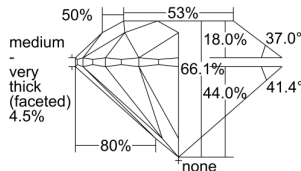

GIA®

FACSIMILE

GIA REPORT 2237278412

Verify this report at gia.edu

GIA DIAMOND DOSSIER®

July 21, 2016
GIA Report Number 2237278412
Shape and Cutting Style ..... Round Brilliant
Measurements ..... 5.98 - 6.06 x 3.98 mm

GRADING RESULTS

Carat Weight ..... 0.90 carat
Color Grade I
Clarity Grade VS1
Cut Grade ..... Good

ADDITIONAL GRADING INFORMATION

Polish ..... Excellent
Symmetry ..... Good
Fluorescence ..... None
Clarity Characteristics..Crystal, Pinpoint, Cloud, Indented Natural
Inscription(s): GIA 2237278412

PROPORTIONS

Profile to actual proportions

GRADING SCALES

GIA COLOR SCALE

COLOREST	D
	E
	F
	G
	H
	I
	J
NEAR COLOREST	K
	L
FAINT	M
	N
	O
	P
VERY LIGHT	Q
	R
	S
	T
	U
	V
	W
	X
	Y
LIGHT	Z

GIA CLARITY SCALE

VERY VERY SLIGHTLY INCLUDED	FLAWLESS
	INTERNALLY FLAWLESS
VERY SLIGHTLY INCLUDED	VVS₁
	VVS₂
SLIGHTLY INCLUDED	VS₁
	VS₂
INCLUDED	SI₁
	SI₂
	I₁
	I₂
	I₃

GIA CUT SCALE

EXCELLENT
VERY GOOD
GOOD
FAIR
POOR