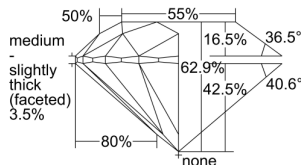

GIA®

FACSIMILE

GIA REPORT 2237123088

Verify this report at gia.edu

GIA DIAMOND DOSSIER®

July 13, 2016
GIA Report Number 2237123088
Shape and Cutting Style ..... Round Brilliant
Measurements ..... 4.00 - 4.05 x 2.53 mm

GRADING RESULTS

Carat Weight ..... 0.25 carat
Color Grade ..... E
Clarity Grade VVS1
Cut Grade ..... Excellent

ADDITIONAL GRADING INFORMATION

Polish ..... Excellent
Symmetry ..... Very Good
Fluorescence ..... Faint
Clarity Characteristics..... Feather, Chip, Indented Natural
Inscription(s): GIA 2237123088

PROPORTIONS

Profile to actual proportions