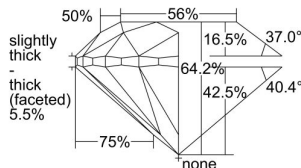

GIA®

FACSIMILE

GIA REPORT 2236058417

Verify this report at gia.edu

GIA DIAMOND DOSSIER®

July 01, 2016
GIA Report Number 2236058417
Shape and Cutting Style ..... Round Brilliant
Measurements ..... 4.60 - 4.63 x 2.96 mm

GRADING RESULTS

Carat Weight ..... 0.40 carat
Color Grade ..... K
Clarity Grade VS1
Cut Grade ..... Very Good

ADDITIONAL GRADING INFORMATION

Polish ..... Excellent
Symmetry ..... Excellent
Fluorescence ..... None
Clarity Characteristics ..... Feather
Inscription(s): GIA 2236058417

PROPORTIONS

Profile to actual proportions