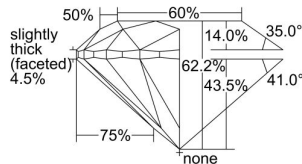

GIA®

FACSIMILE

GIA REPORT 6231072701

Verify this report at gia.edu

GIA DIAMOND DOSSIER®

July 01, 2016
GIA Report Number 6231072701
Shape and Cutting Style ..... Round Brilliant
Measurements ..... 4.65 - 4.70 x 2.91 mm

GRADING RESULTS

Carat Weight ..... 0.40 carat
Color Grade ..... K
Clarity Grade VVS2
Cut Grade ..... Excellent

ADDITIONAL GRADING INFORMATION

Polish ..... Excellent
Symmetry ..... Very Good
Fluorescence ..... None
Clarity Characteristics..... Feather, Indented Natural
Inscription(s): GIA 6231072701

PROPORTIONS

Profile to actual proportions