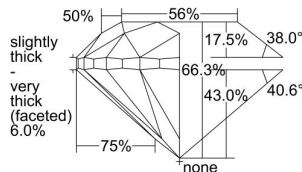

GIA®

FACSIMILE

GIA REPORT 2226345591

Verify this report at gia.edu

GIA DIAMOND DOSSIER®

April 12, 2016
GIA Report Number 2226345591
Shape and Cutting Style ..... Round Brilliant
Measurements ..... 4.85 - 4.91 x 3.23 mm

GRADING RESULTS

Carat Weight ..... 0.50 carat
Color Grade ..... K
Clarity Grade VS1
Cut Grade ..... Good

ADDITIONAL GRADING INFORMATION

Polish ..... Very Good
Symmetry ..... Good
Fluorescence ..... Strong Blue
Clarity Characteristics ..... Feather, Pinpoint
Inscription(s): GIA 2226345591

PROPORTIONS

Profile to actual proportions

GRADING SCALES

GIA COLOR SCALE

COLORLESS	D
	E
	F
	G
	H
	I
	J
NEAR COLORLESS	K
	L
FAIN	M
	N
	O
	P
VERY LIGHT	Q
	R
	S
	T
	U
	V
	W
	X
	Y
LIGHT	Z

GIA CLARITY SCALE

FLAWLESS	VERY VERY SLIGHTLY INCLUDED	VVS₁	
			VVS₂
INTERNALLY FLAWLESS	VERY SLIGHTLY INCLUDED	VS₁	
		VS₂	
SLIGHTLY INCLUDED	SLIGHTLY INCLUDED	SI₁	
		SI₂	
INCLUDED	INCLUDED	I₁	
		I₂	
		I₃	

GIA CUT SCALE

EXCELLENT
VERY GOOD
GOOD
FAIR
POOR