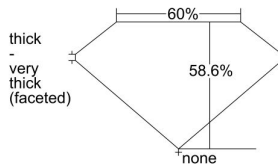

GIA®

FACSIMILE

GIA REPORT 2236117642

Verify this report at gia.edu

GIA DIAMOND DOSSIER®

July 14, 2016
GIA Report Number 2236117642
Shape and Cutting Style ..... Heart Brilliant
Measurements ..... 3.91 x 4.60 x 2.70 mm

GRADING RESULTS

Carat Weight ..... 0.30 carat
Color Grade ..... H
Clarity Grade SI1

ADDITIONAL GRADING INFORMATION

Polish ..... Excellent
Symmetry ..... Very Good
Fluorescence ..... Faint
Clarity Characteristics ..... Feather
Inscription(s): GIA 2236117642

PROPORTIONS

Profile not to actual proportions

GRADING SCALES

GIA COLOR SCALE		GIA CLARITY SCALE			
COLORLESS	D	VERY VERY SLIGHTLY INCLUDED	FLAWLESS		
	E		INTERNALLY FLAWLESS		
	F		VVS₁		
	G		VVS₂		
	NEAR COLORLESS	H	VERY SLIGHTLY INCLUDED	VS₁	
		I		VS₂	
		FAINT	J	SLIGHTLY INCLUDED	SI₁
			K		SI₂
	L		I₁		
	VERY LIGHT		M	INCLUDED	I₂
N			I₃		
O					
P					
LIGHT	Q				
	R				
	S				
	T				
	U				
	V				
W					
X					
Y					
Z