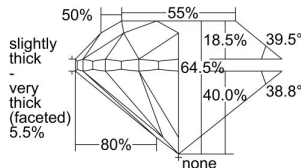

GIA®

FACSIMILE

GIA REPORT 2237281421

Verify this report at gia.edu

GIA DIAMOND DOSSIER®

July 21, 2016
GIA Report Number 2237281421
Shape and Cutting Style ..... Round Brilliant
Measurements ..... 5.44 - 5.54 x 3.54 mm

GRADING RESULTS

Carat Weight ..... 0.70 carat
Color Grade ..... H
Clarity Grade VS1
Cut Grade ..... Good

ADDITIONAL GRADING INFORMATION

Polish ..... Very Good
Symmetry ..... Very Good
Fluorescence ..... None
Clarity Characteristics..... Cloud, Indented Natural, Pinpoint
Inscription(s): GIA 2237281421

PROPORTIONS

Profile to actual proportions

GRADING SCALES

GIA COLOR SCALE	GIA CLARITY SCALE	GIA CUT SCALE
D	FLAWLESS	EXCELLENT
E	INTERNALLY FLAWLESS	
F	VVS₁	VERY GOOD
G		
H	VS₁	GOOD
I		
J	VS₂	FAIR
K		
L	SI₁	POOR
M		
N	I₁	
O		
P	I₂	
Q		
R	I₃	
S		
T		
U		
V		
W		
X		
Y		
Z