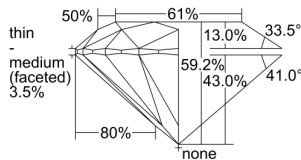

GIA®

FACSIMILE

GIA REPORT 2237275401

Verify this report at gia.edu

GIA DIAMOND DOSSIER®

July 21, 2016
GIA Report Number 2237275401
Shape and Cutting Style ..... Round Brilliant
Measurements ..... 5.25 - 5.28 x 3.12 mm

GRADING RESULTS

Carat Weight ..... 0.52 carat
Color Grade ..... D
Clarity Grade VVS2
Cut Grade ..... Excellent

ADDITIONAL GRADING INFORMATION

Polish ..... Excellent
Symmetry ..... Excellent
Fluorescence ..... Medium Blue
Clarity Characteristics ..... Pinpoint, Feather
Inscription(s): GIA 2237275401

PROPORTIONS

Profile to actual proportions

GRADING SCALES

GIA COLOR SCALE	GIA CLARITY SCALE	GIA CUT SCALE
COLOURLESS	FLAWLESS	EXCELLENT
D	INTERNALLY FLAWLESS	
E	VVS₁	VERY GOOD
F		
G	VS₁	GOOD
H		
I	SI₁	FAIR
J		
K	I₁	POOR
L		
M	I₂	
N		
O	I₃	
P		
Q		
R		
S		
T		
U		
V		
W		
X		
Y		
Z