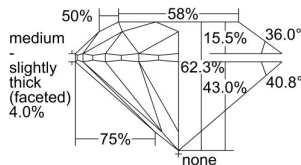

GIA®

FACSIMILE

GIA REPORT 3235274245

Verify this report at gia.edu

GIA DIAMOND DOSSIER®

July 21, 2016
GIA Report Number 3235274245
Shape and Cutting Style ..... Round Brilliant
Measurements ..... 5.11 - 5.14 x 3.19 mm

GRADING RESULTS

Carat Weight ..... 0.52 carat
Color Grade ..... H
Clarity Grade VVS2
Cut Grade ..... Excellent

ADDITIONAL GRADING INFORMATION

Polish ..... Excellent
Symmetry ..... Excellent
Fluorescence ..... Medium Blue
Clarity Characteristics ..... Pinpoint, Cloud
Inscription(s): GIA 3235274245

PROPORTIONS

Profile to actual proportions