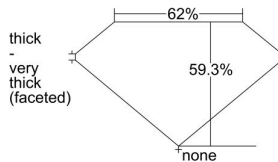

GIA®

FACSIMILE

GIA REPORT 6235144326

Verify this report at gia.edu

GIA DIAMOND DOSSIER®

July 15, 2016
GIA Report Number 6235144326
Shape and Cutting Style ..... Heart Brilliant
Measurements ..... 5.67 x 6.36 x 3.77 mm

GRADING RESULTS

Carat Weight ..... 0.80 carat
Color Grade ..... E
Clarity Grade SI1

ADDITIONAL GRADING INFORMATION

Polish ..... Very Good
Symmetry ..... Very Good
Fluorescence ..... Medium Blue
Clarity Characteristics ..... Crystal
Inscription(s): GIA 6235144326

PROPORTIONS

Profile not to actual proportions

GRADING SCALES

GIA COLOR SCALE		GIA CLARITY SCALE			
COLORLESS	D	VERY VERY SLIGHTLY INCLUDED	FLAWLESS		
	E		INTERNALLY FLAWLESS		
	F	VERY SLIGHTLY INCLUDED	VVS₁		
	G		VVS₂		
	H		VS₁		
	NEAR COLORLESS	I	SLIGHTLY INCLUDED	VS₂	
		J		SI₁	
		FAINT	K	INCLUDED	SI₂
			L		I₁
			M		I₂
VERY LIGHT	N	LIGHT	I₃		
	O				
	P				
	Q				
	R				
	S				
	T