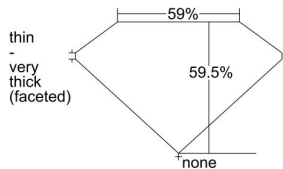

GIA®

FACSIMILE

GIA REPORT 1235117439

Verify this report at gia.edu

GIA DIAMOND DOSSIER®

July 11, 2016
GIA Report Number 1235117439
Shape and Cutting Style ..... Heart Brilliant
Measurements ..... 4.30 x 5.14 x 3.06 mm

GRADING RESULTS

Carat Weight ..... 0.40 carat
Color Grade ..... D
Clarity Grade VS2

ADDITIONAL GRADING INFORMATION

Polish ..... Excellent
Symmetry ..... Very Good
Fluorescence ..... None
Clarity Characteristics ..... Cavity, Feather
Inscription(s): GIA 1235117439

PROPORTIONS

Profile not to actual proportions

GRADING SCALES

GIA COLOR SCALE		GIA CLARITY SCALE			
COLORLESS	D	VERY VERY SLIGHTLY INCLUDED	FLAWLESS		
	E		INTERNALLY FLAWLESS		
	F	VERY SLIGHTLY INCLUDED	VVS₁		
	G		VVS₂		
	H		VS₁		
	NEAR COLORLESS	I	SLIGHTLY INCLUDED	VS₂	
		J		SI₁	
		FAINT	K	INCLUDED	SI₂
			L		I₁
			M		I₂
VERY LIGHT	N	LIGHT	I₃		
	O				
	P				
	Q				
LIGHT	R				
	S				
	T				
	U				
	V				
	Z