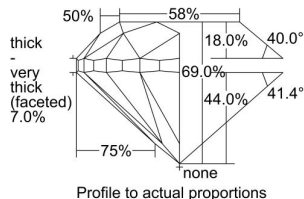

GIA®

FACSIMILE

GIA REPORT

1235224641

Verify this report at gia.edu

GIA DIAMOND DOSSIER®

July 21, 2016
GIA Report Number 1235224641
Shape and Cutting Style ..... Round Brilliant
Measurements ..... 4.75 - 4.81 x 3.30 mm

GRADING RESULTS

Carat Weight ..... 0.50 carat
Color Grade ..... D
Clarity Grade VS1
Cut Grade ..... Fair

ADDITIONAL GRADING INFORMATION

Polish ..... Excellent
Symmetry ..... Very Good
Fluorescence ..... Faint
Clarity Characteristics ..... Crystal
Inscription(s): GIA 1235224641

PROPORTIONS

GRADING SCALES

GIA COLOR SCALE

COLORLESS	D
	E
	F
	G
	H
	I
	J
NEAR COLORLESS	K
	L
FAIN	M
	N
	O
	P
VERY LIGHT	Q
	R
	S
	T
	U
	V
LIGHT	W
	X
	Y
	Z

GIA CLARITY SCALE

VERY VERY SLIGHTLY INCLUDED	FLAWLESS
	INTERNALLY FLAWLESS
VERY SLIGHTLY INCLUDED	VVS₁
	VVS₂
SLIGHTLY INCLUDED	VS₁
	VS₂
INCLUDED	SI₁
	SI₂
	I₁
	I₂
	I₃

GIA CUT SCALE

EXCELLENT
VERY GOOD
GOOD
FAIR
POOR