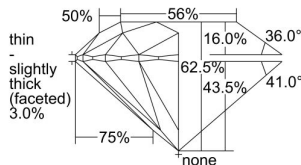

GIA®

FACSIMILE

GIA REPORT 3235235585

Verify this report at gia.edu

GIA DIAMOND DOSSIER®

July 21, 2016
GIA Report Number 3235235585
Shape and Cutting Style ..... Round Brilliant
Measurements ..... 5.44 - 5.48 x 3.41 mm

GRADING RESULTS

Carat Weight ..... 0.62 carat
Color Grade ..... D
Clarity Grade VVS2
Cut Grade ..... Excellent

ADDITIONAL GRADING INFORMATION

Polish ..... Excellent
Symmetry ..... Excellent
Fluorescence ..... None
Clarity Characteristics..... Pinpoint, Feather, Indented Natural
Inscription(s): GIA 3235235585

PROPORTIONS

Profile to actual proportions