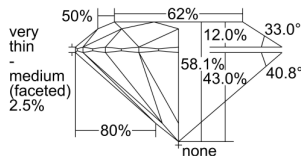

GIA®

FACSIMILE

GIA DIAMOND DOSSIER®

July 05, 2016
GIA Report Number 2236113621
Shape and Cutting Style ..... Round Brilliant
Measurements ..... 5.82 - 5.85 x 3.39 mm

GRADING RESULTS

Carat Weight ..... 0.70 carat
Color Grade ..... D
Clarity Grade VS1
Cut Grade ..... Very Good

ADDITIONAL GRADING INFORMATION

Polish ..... Excellent
Symmetry ..... Excellent
Fluorescence ..... Medium Blue
Clarity Characteristics..... Crystal, Pinpoint, Indented Natural
Inscription(s): GIA 2236113621

GIA REPORT 2236113621

Verify this report at gia.edu

PROPORTIONS

Profile to actual proportions