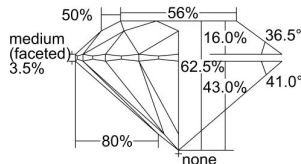

GIA®

FACSIMILE

GIA REPORT 2236158597

Verify this report at gia.edu

GIA DIAMOND DOSSIER®

July 08, 2016
GIA Report Number 2236158597
Shape and Cutting Style ..... Round Brilliant
Measurements ..... 4.79 - 4.82 x 3.00 mm

GRADING RESULTS

Carat Weight ..... 0.42 carat
Color Grade ..... E
Clarity Grade ..... Internally Flawless
Cut Grade ..... Excellent

ADDITIONAL GRADING INFORMATION

Polish ..... Excellent
Symmetry ..... Excellent
Fluorescence ..... Faint
Clarity Characteristics... Surface Graining, Minor Details of Polish
Inscription(s): GIA 2236158597

PROPORTIONS

Profile to actual proportions

GRADING SCALES

GIA COLOR SCALE

COLORED	D
	E
	F
	G
	H
	I
	J
NEAR COLORLESS	K
	L
	M
	N
	O
	P
	Q
	R
	S
	T
	U
	V
	W
	X
	Y
	Z

GIA CLARITY SCALE