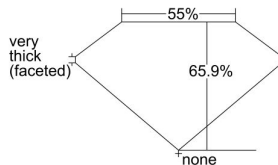

GIA®

FACSIMILE

GIA REPORT 6232078536

Verify this report at gia.edu

GIA DIAMOND DOSSIER®

July 22, 2016
GIA Report Number 6232078536
Shape and Cutting Style ..... Pear Brilliant
Measurements ..... 8.01 x 5.30 x 3.49 mm

GRADING RESULTS

Carat Weight ..... 0.91 carat
Color Grade ..... J
Clarity Grade SI1

ADDITIONAL GRADING INFORMATION

Polish ..... Excellent
Symmetry ..... Very Good
Fluorescence ..... Medium Blue
Clarity Characteristics ..... Crystal
Inscription(s): GIA 6232078536

PROPORTIONS

Profile not to actual proportions

GRADING SCALES

GIA COLOR SCALE		GIA CLARITY SCALE			
COLORLESS	D	VERY VERY SLIGHTLY INCLUDED	FLAWLESS		
	E		INTERNALLY FLAWLESS		
	F		VVS₁		
	NEAR COLORLESS	G	VERY SLIGHTLY INCLUDED	VVS₂	
		H		VS₁	
		FAINT	I	SLIGHTLY INCLUDED	VS₂
			J		SI₁
			K	SI₂	
	LIGHT	L	INCLUDED	I₁	
		M		I₂	
N		I₃			
O					
P					
Q					
R