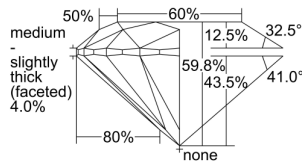

GIA®

FACSIMILE

GIA REPORT 7228884990

Verify this report at gia.edu

GIA DIAMOND DOSSIER®

June 10, 2016
GIA Report Number 7228884990
Shape and Cutting Style ..... Round Brilliant
Measurements ..... 5.76 - 5.77 x 3.45 mm

GRADING RESULTS

Carat Weight ..... 0.70 carat
Color Grade ..... F
Clarity Grade VVS2
Cut Grade ..... Excellent

ADDITIONAL GRADING INFORMATION

Polish ..... Excellent
Symmetry ..... Excellent
Fluorescence ..... Faint
Clarity Characteristics ..... Pinpoint, Feather, Cloud
Inspection(s): GIA 7228884990

PROPORTIONS

Profile to actual proportions

GRADING SCALES

GIA COLOR SCALE	GIA CLARITY SCALE	GIA CUT SCALE	
D	FLAWLESS	EXCELLENT	
E	INTERNALLY FLAWLESS		
F		VVS₁	VERY GOOD
G	VVS₂		
H	VS₁	GOOD	
I	VS₂		
J	SI₁	FAIR	
K	SI₂		
L	I₁	POOR	
M	I₂		
N	I₃		
O			
P			
Q			
R			
S			
T			
U			
V			
W			
X			
Y			
Z