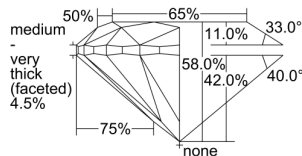

GIA®

FACSIMILE

GIA DIAMOND DOSSIER®

July 08, 2016
GIA Report Number 5236162651
Shape and Cutting Style ..... Round Brilliant
Measurements ..... 4.31 - 4.34 x 2.51 mm

GRADING RESULTS

Carat Weight ..... 0.30 carat
Color Grade I
Clarity Grade VVS1
Cut Grade ..... Good

ADDITIONAL GRADING INFORMATION

Polish ..... Very Good
Symmetry ..... Very Good
Fluorescence ..... Medium Blue
Clarity Characteristics..... Pinpoint, Indented Natural, Extra Facet
Inscription(s): GIA 5236162651

GIA REPORT 5236162651

Verify this report at gia.edu

PROPORTIONS

Profile to actual proportions