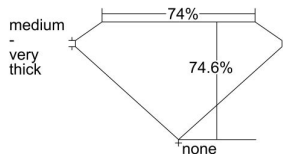

GIA®

FACSIMILE

GIA REPORT 5172728405

Verify this report at gia.edu

GIA DIAMOND DOSSIER®

July 12, 2016
GIA Report Number 5172728405
Shape and Cutting Style ..... Square Modified Brilliant
Measurements ..... 5.31 x 5.16 x 3.85 mm

GRADING RESULTS

Carat Weight ..... 0.96 carat
Color Grade ..... G
Clarity Grade VS1

ADDITIONAL GRADING INFORMATION

Polish ..... Good
Symmetry ..... Good
Fluorescence ..... None
Clarity Characteristics ..... Cloud, Crystal
Inscription(s): GIA 5172728405

PROPORTIONS

Profile not to actual proportions

GRADING SCALES

GIA COLOR SCALE		GIA CLARITY SCALE			
COLORLESS	D	VERY VERY SLIGHTLY INCLUDED	FLAWLESS		
	E		INTERNALLY FLAWLESS		
	F	VERY SLIGHTLY INCLUDED	VVS₁		
	G		VVS₂		
	H		VS₁		
	NEAR COLORLESS	I	VERY SLIGHTLY INCLUDED	VS₂	
		J		SI₁	
		FAINT	K	SLIGHTLY INCLUDED	SI₂
			L		I₁
			M		I₂
VERY LIGHT	N	INCLUDED	I₃		
	O				
	P				
	Q				
	R				
	S				
	T				
LIGHT	U				
	V				
	W				
	X				
Y					
Z