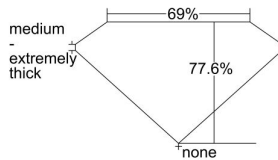

GIA®

FACSIMILE

GIA REPORT 2175755326

Verify this report at gia.edu

GIA DIAMOND DOSSIER®

July 25, 2016
GIA Report Number 2175755326
Shape and Cutting Style ..... Square Modified Brilliant
Measurements ..... 4.79 x 4.74 x 3.68 mm

GRADING RESULTS

Carat Weight ..... 0.71 carat
Color Grade ..... J
Clarity Grade VS1

ADDITIONAL GRADING INFORMATION

Polish ..... Very Good
Symmetry ..... Good
Fluorescence ..... None
Clarity Characteristics..... Crystal, Needle
Inscription(s): GIA 2175755326

PROPORTIONS

Profile not to actual proportions

GRADING SCALES

GIA COLOR SCALE		GIA CLARITY SCALE			
COLORLESS	D	VERY VERY SLIGHTLY INCLUDED	FLAWLESS		
	E		INTERNALLY FLAWLESS		
	F	VERY SLIGHTLY INCLUDED	VVS₁		
	G		VVS₂		
	H		VS₁		
	NEAR COLORLESS	I	SLIGHTLY INCLUDED	VS₂	
		J		SI₁	
		FAINT	K	INCLUDED	SI₂
			L		I₁
			M		I₂
VERY LIGHT	N	LIGHT	I₃		
	O				
	P				
	Q				
	R				
	S				
	T