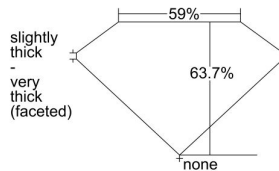

GIA®

FACSIMILE

GIA REPORT

7233116984

Verify this report at gia.edu

GIA DIAMOND DOSSIER®

July 14, 2016

GIA Report Number 7233116984

Shape and Cutting Style ..... Heart Brilliant

Measurements ..... 3.91 x 4.63 x 2.95 mm

GRADING RESULTS

Carat Weight ..... 0.32 carat

Color Grade ..... H

Clarity Grade VVS2

ADDITIONAL GRADING INFORMATION

Polish ..... Very Good

Symmetry ..... Very Good

Fluorescence ..... None

Clarity Characteristics..... Pinpoint, Indented Natural

Inscription(s): GIA 7233116984

PROPORTIONS

Profile not to actual proportions

GRADING SCALES

GIA COLOR SCALE		GIA CLARITY SCALE		
COLORLESS	D	VERY VERY SLIGHTLY INCLUDED	FLAWLESS	
	E		INTERNALLY FLAWLESS	
	F		VVS₁	
	G		VVS₂	
	NEAR COLORLESS	H	VERY SLIGHTLY INCLUDED	VS₁
		I		VS₂
		J	SLIGHTLY INCLUDED	SI₁
		K		SI₂
	FAINT	L	INCLUDED	I₁
		M		I₂
N		I₃		
O				
VERY LIGHT		P		
		Q		
		R		
		S		
LIGHT	T			
	U			
	V			
	W			
	X			
	Y			
	Z