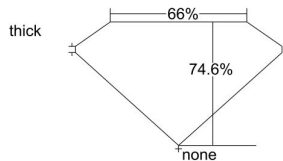

GIA®

FACSIMILE

GIA REPORT 5223749552

Verify this report at gia.edu

GIA DIAMOND DOSSIER®

May 27, 2016
GIA Report Number 5223749552
Shape and Cutting Style ..... Square Modified Brilliant
Measurements ..... 5.01 x 4.98 x 3.71 mm

GRADING RESULTS

Carat Weight ..... 0.80 carat
Color Grade ..... F
Clarity Grade VS1

ADDITIONAL GRADING INFORMATION

Polish ..... Excellent
Symmetry ..... Very Good
Fluorescence ..... None
Clarity Characteristics..... Crystal, Feather, Pinpoint
Inscription(s): GIA 5223749552

PROPORTIONS

Profile not to actual proportions

GRADING SCALES

GIA COLOR SCALE		GIA CLARITY SCALE			
COLORLESS	D	VERY VERY SLIGHTLY INCLUDED	FLAWLESS		
	E		INTERNALLY FLAWLESS		
	F	VERY SLIGHTLY INCLUDED	VVS₁		
	G		VVS₂		
	H		VS₁		
	NEAR COLORLESS	I	SLIGHTLY INCLUDED	VS₂	
		J		SI₁	
		FAINT	K	INCLUDED	SI₂
			L		I₁
			M		I₂
VERY LIGHT	N	LIGHT	I₃		
	O				
	P				
	Q				
LIGHT	R				
	S				
	T				
	U				
	V				
	Z