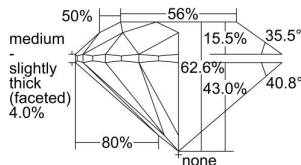

GIA®

FACSIMILE

GIA REPORT 2237262275

Verify this report at gia.edu

GIA DIAMOND DOSSIER®

July 21, 2016
GIA Report Number 2237262275
Shape and Cutting Style ..... Round Brilliant
Measurements ..... 5.97 - 5.99 x 3.75 mm

GRADING RESULTS

Carat Weight ..... 0.83 carat
Color Grade ..... D
Clarity Grade VS1
Cut Grade ..... Excellent

ADDITIONAL GRADING INFORMATION

Polish ..... Excellent
Symmetry ..... Excellent
Fluorescence ..... Medium Blue
Clarity Characteristics..... Crystal, Cloud, Needle, Pinpoint
Inscription(s): GIA 2237262275

PROPORTIONS

Profile to actual proportions

GRADING SCALES

GIA COLOR SCALE

COLORED	D
	E
	F
	G
	H
	I
	J
NEAR COLORLESS	K
	L
Faint	M
	N
	O
	P
Very Light	Q
	R
	S
	T
	U
	V
	W
	X
	Y
Light	Z

GIA CLARITY SCALE

FLAWLESS	VERY VERY SLIGHTLY INCLUDED	VS₁	VS₂	VS₁	VS₂	SLIGHTLY INCLUDED	SI₁	SI₂	I₁	I₂	I₃	
												VERY SLIGHTLY INCLUDED
INTERNALLY FLAWLESS												

GIA CUT SCALE

EXCELLENT
VERY GOOD
GOOD
FAIR
POOR