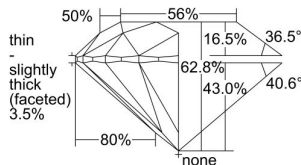

GIA®

FACSIMILE

GIA REPORT 6231075276

Verify this report at gia.edu

GIA DIAMOND DOSSIER®

July 01, 2016
GIA Report Number 6231075276
Shape and Cutting Style ..... Round Brilliant
Measurements ..... 5.01 - 5.07 x 3.16 mm

GRADING RESULTS

Carat Weight ..... 0.50 carat
Color Grade ..... F
Clarity Grade VS2
Cut Grade ..... Excellent

ADDITIONAL GRADING INFORMATION

Polish ..... Excellent
Symmetry ..... Very Good
Fluorescence ..... None
Clarity Characteristics ..... Cloud, Feather
Inscription(s): GIA 6231075276

PROPORTIONS

Profile to actual proportions