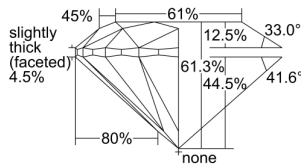

GIA®

FACSIMILE

GIA REPORT 6221653144

Verify this report at gia.edu

GIA DIAMOND DOSSIER®

May 18, 2016
GIA Report Number 6221653144
Shape and Cutting Style ..... Round Brilliant
Measurements ..... 6.16 - 6.19 x 3.79 mm

GRADING RESULTS

Carat Weight ..... 0.90 carat
Color Grade I
Clarity Grade S11
Cut Grade ..... Excellent

ADDITIONAL GRADING INFORMATION

Polish ..... Excellent
Symmetry ..... Excellent
Fluorescence ..... None
Clarity Characteristics ..... Feather, Crystal
Inscription(s): GIA 6221653144

PROPORTIONS

GRADING SCALES

GIA COLOR SCALE	GIA CLARITY SCALE	GIA CUT SCALE	
D	FLAWLESS	EXCELLENT	
E	INTERNALLY FLAWLESS		
F		VVS₁	VERY GOOD
G	VVS₂		
H	VS₁	GOOD	
I	VS₂		
J	S1₁	FAIR	
K	S1₂		
L	I₁	POOR	
M	I₂		
N	I₃		
O			
P			
Q			
R			
S			
T			
U			
V			
W			
X			
Y			
Z