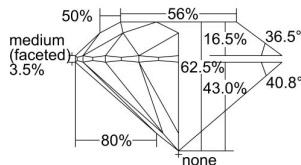

GIA®

FACSIMILE

GIA REPORT 6215983921

Verify this report at gia.edu

GIA DIAMOND DOSSIER®

March 04, 2016
GIA Report Number 6215983921
Shape and Cutting Style ..... Round Brilliant
Measurements ..... 4.77 - 4.78 x 2.98 mm

GRADING RESULTS

Carat Weight ..... 0.41 carat
Color Grade ..... H
Clarity Grade VS1
Cut Grade ..... Excellent

ADDITIONAL GRADING INFORMATION

Polish ..... Excellent
Symmetry ..... Excellent
Fluorescence ..... None
Clarity Characteristics ..... Cloud, Pinpoint
Inscription(s): GIA 6215983921

PROPORTIONS

Profile to actual proportions

GRADING SCALES

GIA COLOR SCALE

COLORESS	D
	E
	F
	G
	H
	I
	J
NEAR COLORESS	K
	L
FANIT	M
	N
	O
	P
VERY LIGHT	Q
	R
	S
	T
	U
	V
	W
	X
	Y
LIGHT	Z

GIA CLARITY SCALE

VERY VERY SLIGHTLY INCLUDED	FLAWLESS
	INTERNALLY FLAWLESS
VERY SLIGHTLY INCLUDED	VVS₁
	VVS₂
SLIGHTLY INCLUDED	VS₁
	VS₂
INCLUDED	SI₁
	SI₂
	I₁
	I₂
	I₃

GIA CUT SCALE

EXCELLENT
VERY GOOD
GOOD
FAIR
POOR