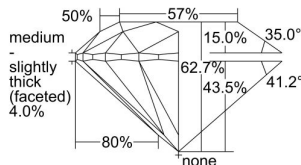

GIA®

FACSIMILE

GIA REPORT 2228207989

Verify this report at gia.edu

GIA DIAMOND DOSSIER®

March 29, 2016
GIA Report Number 2228207989
Shape and Cutting Style ..... Round Brilliant
Measurements ..... 6.14 - 6.19 x 3.87 mm

GRADING RESULTS

Carat Weight ..... 0.91 carat
Color Grade ..... F
Clarity Grade S11
Cut Grade ..... Excellent

ADDITIONAL GRADING INFORMATION

Polish ..... Excellent
Symmetry ..... Excellent
Fluorescence ..... None
Clarity Characteristics ..... Feather, Cloud
Inscription(s): GIA 2228207989

PROPORTIONS

Profile to actual proportions

GRADING SCALES

GIA COLOR SCALE

COLORLESS	D
	E
	F
	G
	H
	I
	J
NEAR COLORLESS	K
	L
Faint	M
	N
	O
	P
	Q
Very Light	R
	S
	T
	U
	V
	W
	X
	Y
Light	Z

GIA CLARITY SCALE

FLAWLESS	VERY VERY SLIGHTLY INCLUDED	VVS₁	VVS₂	VS₁	VS₂	S1₁	S1₂	I₁	I₂	I₃			
											VERY SLIGHTLY INCLUDED	SLIGHTLY INCLUDED	INCLUDED

GIA CUT SCALE

EXCELLENT
VERY GOOD
GOOD
FAIR
POOR