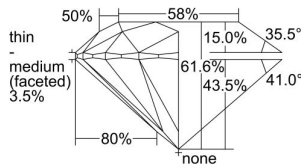

GIA®

FACSIMILE

GIA REPORT 5186937744

Verify this report at gia.edu

GIA DIAMOND DOSSIER®

December 18, 2014
GIA Report Number 5186937744
Shape and Cutting Style ..... Round Brilliant
Measurements ..... 5.13 - 5.17 x 3.17 mm

GRADING RESULTS

Carat Weight ..... 0.51 carat
Color Grade ..... E
Clarity Grade VS1
Cut Grade ..... Excellent

ADDITIONAL GRADING INFORMATION

Polish ..... Excellent
Symmetry ..... Excellent
Fluorescence ..... None
Clarity Characteristics..... Crystal, Feather, Pinpoint
Inspection(s): GIA 5186937744

PROPORTIONS

Profile to actual proportions