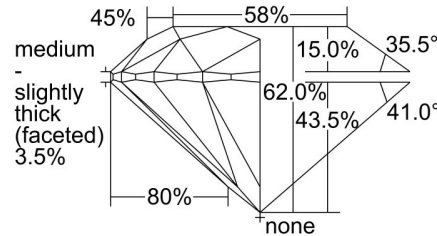

**GIA DIAMOND GRADING REPORT**

May 24, 2014  
 GIA Report Number ..... 2176455801  
 Shape and Cutting Style ..... Round Brilliant  
 Measurements ..... 7.33 - 7.37 x 4.56 mm

**GRADING RESULTS**

Carat Weight ..... 1.52 carat  
 Color Grade ..... G  
 Clarity Grade ..... SI1  
 Cut Grade ..... Excellent

Profile to actual proportions

**CLARITY CHARACTERISTICS**

**KEY TO SYMBOLS\***

-  Feather
-  Knot
-  Cloud

\* Red symbols denote internal characteristics (inclusions). Green or black symbols denote external characteristics (blemishes). Diagram is an approximate representation of the diamond, and symbols shown indicate type, position, and approximate size of clarity characteristics. All clarity characteristics may not be shown. Details of finish are not shown.