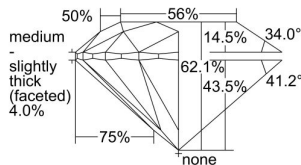

GIA®

FACSIMILE

GIA REPORT 2186539135

Verify this report at gia.edu

GIA DIAMOND DOSSIER®

November 05, 2014
GIA Report Number 2186539135
Shape and Cutting Style ..... Round Brilliant
Measurements ..... 4.74 - 4.76 x 2.95 mm

GRADING RESULTS

Carat Weight ..... 0.41 carat
Color Grade ..... J
Clarity Grade S11
Cut Grade ..... Excellent

ADDITIONAL GRADING INFORMATION

Polish ..... Excellent
Symmetry ..... Excellent
Fluorescence ..... Medium Blue
Clarity Characteristics ..... Crystal
Inscription(s): GIA 2186539135

PROPORTIONS

Profile to actual proportions

GRADING SCALES

GIA COLOR SCALE	GIA CLARITY SCALE	GIA CUT SCALE	
D	FLAWLESS	EXCELLENT	
E	INTERNALLY FLAWLESS		
F		VVS₁	VERY GOOD
G	VVS₂		
H	VS₁	GOOD	
I	VS₂		
J	S1₁	FAIR	
K	S1₂		
L	I₁	POOR	
M	I₂		
N	I₃		
O			
P			
Q			
R			
S			
T			
U			
V			
W			
X			
Y			
Z