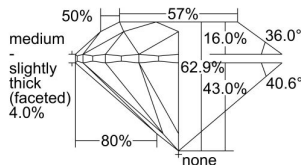

GIA®

FACSIMILE

GIA REPORT 7222241472

Verify this report at gia.edu

GIA DIAMOND DOSSIER®

April 04, 2016
GIA Report Number 7222241472
Shape and Cutting Style ..... Round Brilliant
Measurements ..... 5.86 - 5.90 x 3.70 mm

GRADING RESULTS

Carat Weight ..... 0.80 carat
Color Grade ..... F
Clarity Grade S11
Cut Grade ..... Excellent

ADDITIONAL GRADING INFORMATION

Polish ..... Excellent
Symmetry ..... Excellent
Fluorescence ..... None
Clarity Characteristics ..... Cloud, Crystal, Feather
Inscription(s): GIA 7222241472

PROPORTIONS

Profile to actual proportions

GRADING SCALES

GIA COLOR SCALE

COLORLESS	D
	E
	F
	G
	H
	I
	J
NEAR COLORLESS	K
	L
Faint	M
	N
	O
	P
Very Light	Q
	R
	S
	T
	U
	V
	W
	X
	Y
Light	Z

GIA CLARITY SCALE

FLAWLESS	VERY VERY SLIGHTLY INCLUDED	VVS₁	VVS₂	VS₁	VS₂	S1₁	S1₂	I₁	I₂	I₃	
											INTERNAL FLAWLESS

GIA CUT SCALE

EXCELLENT
VERY GOOD
GOOD
FAIR
POOR