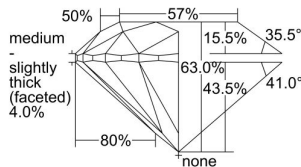

GIA®

FACSIMILE

GIA REPORT 7226419289

Verify this report at gia.edu

GIA DIAMOND DOSSIER®

April 18, 2016
GIA Report Number 7226419289
Shape and Cutting Style ..... Round Brilliant
Measurements ..... 5.61 - 5.64 x 3.55 mm

GRADING RESULTS

Carat Weight ..... 0.70 carat
Color Grade ..... E
Clarity Grade VS1
Cut Grade ..... Excellent

ADDITIONAL GRADING INFORMATION

Polish ..... Excellent
Symmetry ..... Excellent
Fluorescence ..... None
Clarity Characteristics..... Crystal, Feather, Cloud
Inscription(s): GIA 7226419289

PROPORTIONS

Profile to actual proportions