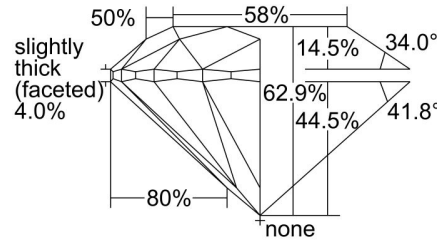

GIA DIAMOND GRADING REPORT

July 08, 2015
GIA Report Number 7206345449
Shape and Cutting Style ..... Round Brilliant
Measurements ..... 6.46 - 6.49 x 4.07 mm

GRADING RESULTS

Carat Weight ..... 1.05 carat
Color Grade ..... E
Clarity Grade I1
Cut Grade ..... Excellent

ADDITIONAL GRADING INFORMATION

Polish ..... Excellent
Symmetry ..... Excellent
Fluorescence ..... Faint
Inscription(s): GIA 7206345449

Comments: Additional clouds are not shown. Pinpoints are not shown.

PROPORTIONS

Profile to actual proportions