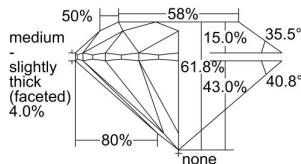

GIA®

FACSIMILE

GIA REPORT 7226713871

Verify this report at gia.edu

GIA DIAMOND DOSSIER®

May 24, 2016
GIA Report Number 7226713871
Shape and Cutting Style ..... Round Brilliant
Measurements ..... 4.75 - 4.77 x 2.94 mm

GRADING RESULTS

Carat Weight ..... 0.41 carat
Color Grade I
Clarity Grade VVS1
Cut Grade ..... Excellent

ADDITIONAL GRADING INFORMATION

Polish ..... Excellent
Symmetry ..... Excellent
Fluorescence ..... None
Clarity Characteristics ..... Feather
Inscription(s): GIA 7226713871

PROPORTIONS

Profile to actual proportions