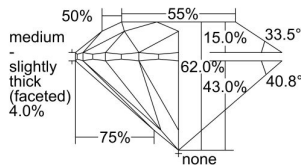

GIA®

FACSIMILE

GIA REPORT 5223344873

Verify this report at gia.edu

GIA DIAMOND DOSSIER®

April 13, 2016
GIA Report Number 5223344873
Shape and Cutting Style ..... Round Brilliant
Measurements ..... 4.72 - 4.74 x 2.93 mm

GRADING RESULTS

Carat Weight ..... 0.40 carat
Color Grade ..... D
Clarity Grade VS1
Cut Grade ..... Excellent

ADDITIONAL GRADING INFORMATION

Polish ..... Excellent
Symmetry ..... Excellent
Fluorescence ..... None
Clarity Characteristics ..... Feather, Needle, Pinpoint
Inscription(s): GIA 5223344873

PROPORTIONS

Profile to actual proportions

GRADING SCALES

GIA COLOR SCALE	GIA CLARITY SCALE	GIA CUT SCALE
COLOURLESS	FLAWLESS	EXCELLENT
D	INTERNALLY FLAWLESS	
E	VVS₁	VERY GOOD
F		
G	VS₁	GOOD
H		
I	SI₁	FAIR
J		
K	I₁	POOR
L		
M	I₂	
N	I₃	
O		
P		
Q		
R		
S		
T		
U		
V		
W		
X		
Y		
Z