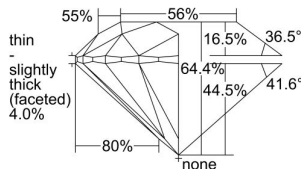

GIA®

FACSIMILE

GIA REPORT 7202072224

Verify this report at gia.edu

GIA DIAMOND DOSSIER®

June 04, 2015
GIA Report Number 7202072224
Shape and Cutting Style ..... Round Brilliant
Measurements ..... 6.09 - 6.12 x 3.94 mm

GRADING RESULTS

Carat Weight ..... 0.90 carat
Color Grade ..... H
Clarity Grade VVS1
Cut Grade ..... Very Good

ADDITIONAL GRADING INFORMATION

Polish ..... Excellent
Symmetry ..... Very Good
Fluorescence ..... None
Clarity Characteristics..... Indented Natural, Chip, Feather
Inscription(s): GIA 7202072224

PROPORTIONS

Profile to actual proportions