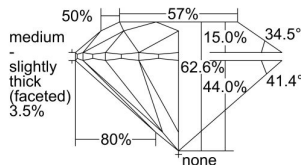

GIA®

FACSIMILE

GIA REPORT

1136687866

Verify this report at gia.edu

GIA DIAMOND DOSSIER®

December 30, 2015
GIA Report Number 1136687866
Shape and Cutting Style ..... Round Brilliant
Measurements ..... 5.65 - 5.70 x 3.55 mm

GRADING RESULTS

Carat Weight ..... 0.70 carat
Color Grade ..... D
Clarity Grade S11
Cut Grade ..... Excellent

ADDITIONAL GRADING INFORMATION

Polish ..... Excellent
Symmetry ..... Very Good
Fluorescence ..... None
Clarity Characteristics ..... Feather
Inscription(s): GIA 1136687866

PROPORTIONS

Profile to actual proportions