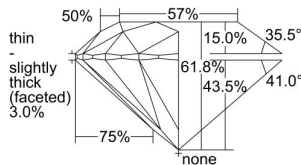

GIA®

FACSIMILE

GIA REPORT 2226285342

Verify this report at gia.edu

GIA DIAMOND DOSSIER®

April 07, 2016
GIA Report Number 2226285342
Shape and Cutting Style ..... Round Brilliant
Measurements ..... 4.31 - 4.34 x 2.67 mm

GRADING RESULTS

Carat Weight ..... 0.30 carat
Color Grade ..... E
Clarity Grade S11
Cut Grade ..... Excellent

ADDITIONAL GRADING INFORMATION

Polish ..... Excellent
Symmetry ..... Excellent
Fluorescence ..... None
Clarity Characteristics ..... Crystal, Cloud
Inscription(s): GIA 2226285342

PROPORTIONS

Profile to actual proportions