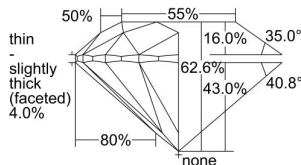

GIA®

FACSIMILE

GIA REPORT 6192826758

Verify this report at gia.edu

GIA DIAMOND DOSSIER®

April 15, 2015
GIA Report Number 6192826758
Shape and Cutting Style ..... Round Brilliant
Measurements ..... 5.36 - 5.39 x 3.37 mm

GRADING RESULTS

Carat Weight ..... 0.60 carat
Color Grade ..... F
Clarity Grade VS1
Cut Grade ..... Excellent

ADDITIONAL GRADING INFORMATION

Polish ..... Excellent
Symmetry ..... Excellent
Fluorescence ..... None
Clarity Characteristics..... Crystal, Cloud, Feather
Inscription(s): GIA 6192826758

PROPORTIONS

Profile to actual proportions

GRADING SCALES

GIA COLOR SCALE	GIA CLARITY SCALE	GIA CUT SCALE
COLOURLESS	FLAWLESS	EXCELLENT
D	INTERNALLY FLAWLESS	
E	VVS₁	VERY GOOD
F		
G	VS₁	GOOD
H		
I	SI₁	FAIR
J		
K	I₁	POOR
L		
M	I₂	
N		
O	I₃	
P		
Q		
R		
S		
T		
U		
V		
W		
X		
Y		
Z