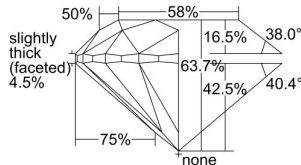

GIA®

FACSIMILE

GIA REPORT 6222005621

Verify this report at gia.edu

GIA DIAMOND DOSSIER®

March 07, 2016
GIA Report Number 6222005621
Shape and Cutting Style ..... Round Brilliant
Measurements ..... 5.54 - 5.60 x 3.55 mm

GRADING RESULTS

Carat Weight ..... 0.70 carat
Color Grade ..... D
Clarity Grade S11
Cut Grade ..... Very Good

ADDITIONAL GRADING INFORMATION

Polish ..... Excellent
Symmetry ..... Very Good
Fluorescence ..... Faint
Clarity Characteristics ..... Crystal
Inscription(s): GIA 6222005621

PROPORTIONS

Profile to actual proportions

GRADING SCALES

GIA COLOR SCALE

COLORED	D
	E
	F
	G
	H
	I
	J
NEAR COLORLESS	K
	L
FAIN	M
	N
	O
	P
VERY LIGHT	Q
	R
	S
	T
	U
	V
	W
	X
	Y
LIGHT	Z

GIA CLARITY SCALE

VERY VERY SLIGHTLY INCLUDED	FLAWLESS
	INTERNALLY FLAWLESS
VERY SLIGHTLY INCLUDED	VVS₁
	VVS₂
SLIGHTLY INCLUDED	VS₁
	VS₂
INCLUDED	SI₁
	SI₂
INCLUDED	I₁
	I₂
	I₃

GIA CUT SCALE

EXCELLENT
VERY GOOD
GOOD
FAIR
POOR