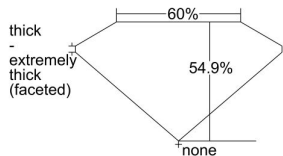

GIA®

FACSIMILE

GIA REPORT 6215221776

Verify this report at gia.edu

GIA DIAMOND DOSSIER®

December 04, 2015
GIA Report Number 6215221776
Shape and Cutting Style ..... Heart Brilliant
Measurements ..... 5.96 x 6.94 x 3.81 mm

GRADING RESULTS

Carat Weight ..... 0.93 carat
Color Grade I
Clarity Grade SI1

ADDITIONAL GRADING INFORMATION

Polish ..... Very Good
Symmetry ..... Very Good
Fluorescence ..... None
Clarity Characteristics ..... Feather
Inscription(s): GIA 6215221776

PROPORTIONS

Profile not to actual proportions

GRADING SCALES

GIA COLOR SCALE		GIA CLARITY SCALE			
COLORLESS	D	VERY VERY SLIGHTLY INCLUDED	FLAWLESS		
	E		INTERNALLY FLAWLESS		
	F	VERY SLIGHTLY INCLUDED	VVS₁		
	G		VVS₂		
	H		VS₁		
	NEAR COLORLESS	I	SLIGHTLY INCLUDED	VS₂	
		J		SI₁	
		FAINT	K	INCLUDED	SI₂
			L		I₁
			M		I₂
VERY LIGHT	N	LIGHT	I₃		
	O				
	P				
	Q				
	R