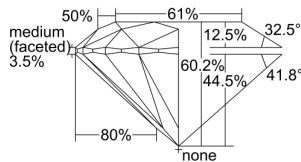

GIA®

FACSIMILE

GIA REPORT 6225318891

Verify this report at gia.edu

GIA DIAMOND DOSSIER®

April 07, 2016
GIA Report Number 6225318891
Shape and Cutting Style ..... Round Brilliant
Measurements ..... 6.06 - 6.07 x 3.65 mm

GRADING RESULTS

Carat Weight ..... 0.81 carat
Color Grade ..... E
Clarity Grade S11
Cut Grade ..... Excellent

ADDITIONAL GRADING INFORMATION

Polish ..... Excellent
Symmetry ..... Excellent
Fluorescence ..... None
Clarity Characteristics ..... Feather, Cloud
Inscription(s): GIA 6225318891

PROPORTIONS

Profile to actual proportions

GRADING SCALES

GIA COLOR SCALE	GIA CLARITY SCALE	GIA CUT SCALE	
D	FLAWLESS	EXCELLENT	
E	INTERNALLY FLAWLESS		
F		VVS₁	VERY GOOD
G	VVS₂		
H	VS₁	GOOD	
I	VS₂		
J	S1₁	FAIR	
K	S1₂		
L	I₁	POOR	
M	I₂		
N	I₃		
O			
P			
Q			
R			
S			
T			
U			
V			
W			
X			
Y			
Z