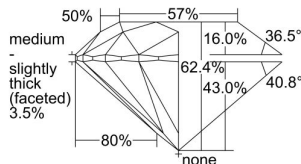

GIA®

FACSIMILE

GIA DIAMOND DOSSIER®

May 25, 2016
GIA Report Number 1228698731
Shape and Cutting Style ..... Round Brilliant
Measurements ..... 5.11 - 5.12 x 3.19 mm

GRADING RESULTS

Carat Weight ..... 0.51 carat
Color Grade ..... E
Clarity Grade VS1
Cut Grade ..... Excellent

ADDITIONAL GRADING INFORMATION

Polish ..... Excellent
Symmetry ..... Excellent
Fluorescence ..... None
Clarity Characteristics ..... Feather, Cloud, Pinpoint
Inscription(s): GIA 1228698731

GIA REPORT 1228698731

Verify this report at gia.edu

PROPORTIONS

Profile to actual proportions