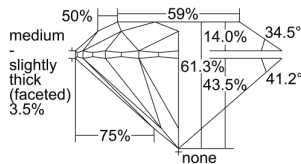

GIA®

FACSIMILE

GIA REPORT 3225517934

Verify this report at gia.edu

GIA DIAMOND DOSSIER®

April 28, 2016
GIA Report Number 3225517934
Shape and Cutting Style ..... Round Brilliant
Measurements ..... 4.83 - 4.85 x 2.97 mm

GRADING RESULTS

Carat Weight ..... 0.42 carat
Color Grade ..... E
Clarity Grade VS1
Cut Grade ..... Excellent

ADDITIONAL GRADING INFORMATION

Polish ..... Excellent
Symmetry ..... Excellent
Fluorescence ..... None
Clarity Characteristics..... Crystal, Cloud
Inscription(s): GIA 3225517934

PROPORTIONS

Profile to actual proportions

GRADING SCALES

GIA COLOR SCALE	GIA CLARITY SCALE	GIA CUT SCALE	
D	FLAWLESS	EXCELLENT	
E	INTERNALLY FLAWLESS		
F		VVS₁	VERY GOOD
G	VVS₂		
H	VS₁	GOOD	
I	VS₂		
J	SI₁	FAIR	
K	SI₂		
L	I₁	POOR	
M	I₂		
N	I₃		
O			
P			
Q			
R			
S			
T			
U			
V			
W			
X			
Y			
Z