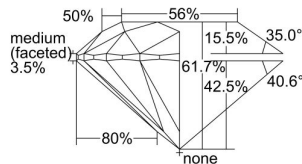

GIA®

FACSIMILE

GIA REPORT

5186924686

Verify this report at gia.edu

GIA DIAMOND DOSSIER®

December 17, 2014
GIA Report Number 5186924686
Shape and Cutting Style ..... Round Brilliant
Measurements ..... 5.95 - 5.97 x 3.68 mm

GRADING RESULTS

Carat Weight ..... 0.80 carat
Color Grade ..... H
Clarity Grade VS1
Cut Grade ..... Excellent

ADDITIONAL GRADING INFORMATION

Polish ..... Excellent
Symmetry ..... Excellent
Fluorescence ..... Faint
Clarity Characteristics ..... Feather, Pinpoint
Inscription(s): GIA 5186924686

PROPORTIONS

Profile to actual proportions

GRADING SCALES

GIA COLOR SCALE

COLORLESS	D
	E
	F
	G
	H
	I
	J
NEAR COLORLESS	K
	L
FAIN	M
	N
	O
	P
	Q
VERY LIGHT	R
	S
	T
	U
	V
	W
	X
	Y
LIGHT	Z

GIA CLARITY SCALE

FLAWLESS	VERY VERY SLIGHTLY INCLUDED	VVS₁	VVS₂		
				VS₁	VS₂
INTERNALLY FLAWLESS	VERY SLIGHTLY INCLUDED	SI₁	SI₂		
				I₁	I₂
FLAWLESS	INCLUDED	I₂	I₃		

GIA CUT SCALE

EXCELLENT
VERY GOOD
GOOD
FAIR
POOR