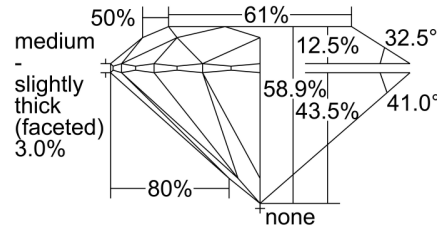

GIA DIAMOND GRADING REPORT

January 09, 2016
GIA Report Number 5216445906
Shape and Cutting Style ..... Round Brilliant
Measurements ..... 6.55 - 6.58 x 3.87 mm

GRADING RESULTS

Carat Weight ..... 1.01 carat
Color Grade ..... F
Clarity Grade VS1
Cut Grade ..... Excellent

ADDITIONAL GRADING INFORMATION

Polish ..... Excellent
Symmetry ..... Excellent
Fluorescence ..... None
Inscription(s): GIA 5216445906
Comments: Surface graining is not shown.

PROPORTIONS

Profile to actual proportions